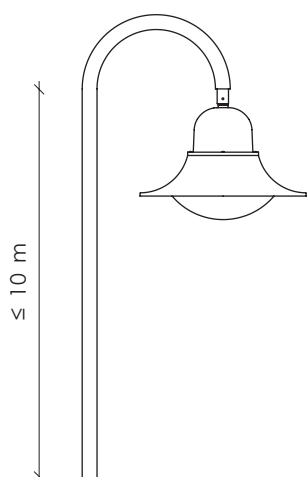

Bell

Technical information

V	220 - 240	1-10V; DALI; Midnight dimming
Hz	50 - 60	Chromaticity tolerance (initial MacAdam): 5
W	15 - 82	Warranty 5 years
lm	1375 - 10780	>70 000 h (L90B10) at Ta = 25 °C ⁽²⁾
lm/W	120 - 138	
K	3000 / 4000	
°C	-40 to +40	<i>Surge protection:</i> 6kV (L-N) and 10 kV (L/N -PE without DALI connection) ⁽³⁾
CRI	>70 / >80 ⁽¹⁾	<i>Intelligent light control system:</i> Radio frequency / Power line

⁽¹⁾ Luminaries with color rendering index (CRI): Ra >90 on request

⁽²⁾ This value is only informative and may change according to selected article

⁽³⁾ 10 kV (L-N; L/N-PE) surge protection device available on request

Standard modules

4000K

Number of LED's	16			32			48		
Nominal current, mA	270	520	720	370	520	690	350	520	570
Power, W	15	27	37	37	51	68	53	75	82
Luminous Flux, lm	1910	3460	4600	5060	6860	8670	7290	9960	10780
Efficacy, lm/W	127	128	124	137	135	128	138	133	131
Power factor, PF	0,85	0,95	0,97	0,95	0,97	0,97	0,96	0,98	0,98